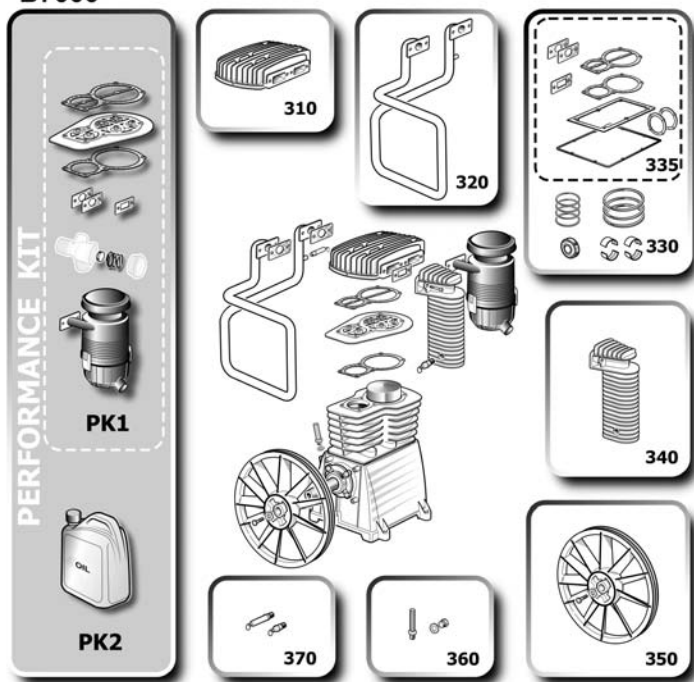

Information

Item 4116020988 Description B 7000/500 T 7 5 V400 SUPRA

B7000

A7001

Part

Nr.	Item	Description	End	Q.ty
310	2901324969	Cylinder head kit		1.00 PC
320	2901324970	Cooler kit		1.00 PC
330	6229028200	Upgrade kit		1.00 PC
335	8973035130	Joints kit		1.00 PC
340	2901324966	Aftercooler kit		1.00 PC
350	6229020100	Flywheel kit		1.00 PC
360	2901324953	Oil level kit		1.00 PC
370	6229020200	Safety valve kit		1.00 PC
PK1	8973037636	Performance kit		1.00 PC